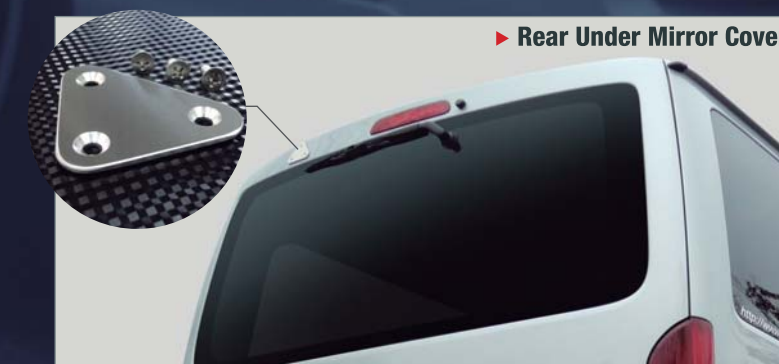

OVER TECH

HIACE AERO PARTS LINEUP

力強いラインが描くスタイリッシュフォルム

ハイエースの魅力をより引き立たせる直線的なエアロフォルムが、無骨になりがちなエクステリアに洗練された力強さを与えます。

▶ Front Half Spoiler
[FRP+Carbon]

▶ Side Step

▶ Rear Diffuser [純正バンパー用] & Dual Exhaust

▶ Louver Protector
[Carbon]

Corner Panel

▶ Rear Under Mirror Cover

HIACE AERO PARTS LINEUP

- | | | |
|--|--|--|
| ▶ Front Half Spoiler FRP/Narrow ¥35,000 (税込¥36,750)
FRP+Carbon/Narrow ¥42,000 (税込¥44,100) | ▶ Louver Protector FRP/Narrow ¥9,000 (税込¥9,450)
Carbon/Narrow ¥15,000 (税込¥15,750) | ▶ Corner Panel 塗装済 ¥14,800 (税込¥15,540) |
| ▶ Side Step Narrow ¥48,000 (税込¥50,400) | FRP/Wide ¥11,000 (税込¥11,550) | ▶ Rear Under Mirror Cover ¥4,000 (税込¥4,200) |
| ▶ Rear Bumper (撤せタイプ) Narrow (パン) ¥46,000 (税込¥48,300) | Carbon/Wide ¥18,000 (税込¥18,900) | ▶ Rear Diffuser FRP ¥28,000 (税込¥29,400)
<small>ノーマルバンパー専用。純正マフラー下向き加工要</small> |